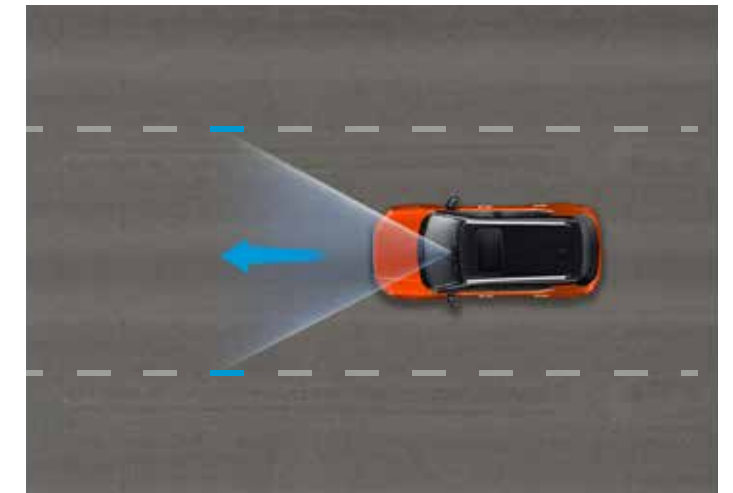

Improves visibility by automatically switching between low and high beam.

Road Departure Mitigation System

When the car seems to deviate from road boundaries, it gives audio-visual alerts with steering wheel support.

Lane Keeping Assist System (LKAS)

It steers the wheel to keep you in the middle of the lane while cruising along the highway.

Adaptive Cruise Control

Road Departure Mitigation System

Auto High-Beam

Lane Keeping Assist System (LKAS)

ROBUST & RELIABLE SAFETY

Elevate Your Safety

Peace of mind comes naturally with the state-of-the-art active and passive safety features of Elevate, keeping you and your loved ones protected.

LaneWatch™ Camera

When you signal left, the passenger-side mirror camera shows live video on your infotainment screen, eliminating blind spots for safer turning and lane changing.

Advanced Compatibility Engineering (ACE™) Body Structure