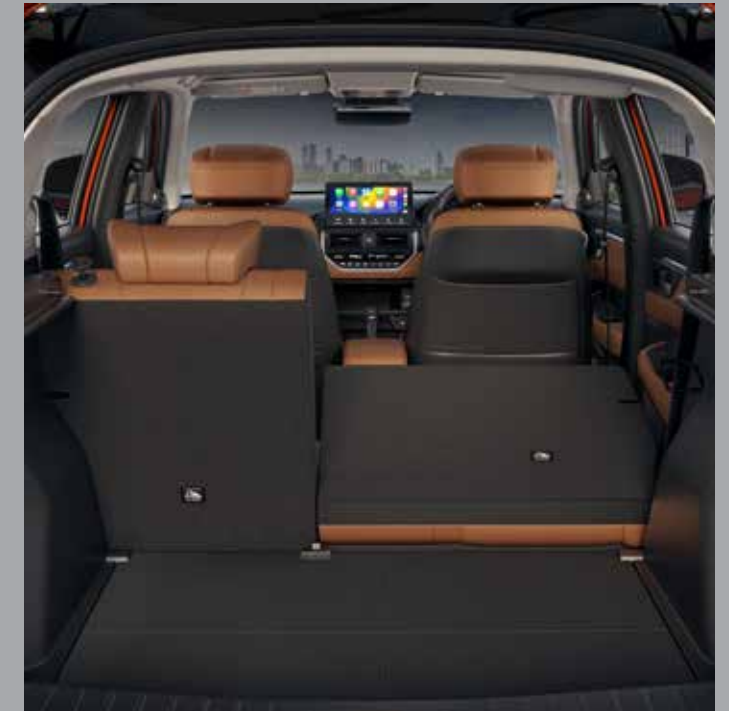

Rear Seat Back 60:40 Split & Foldable