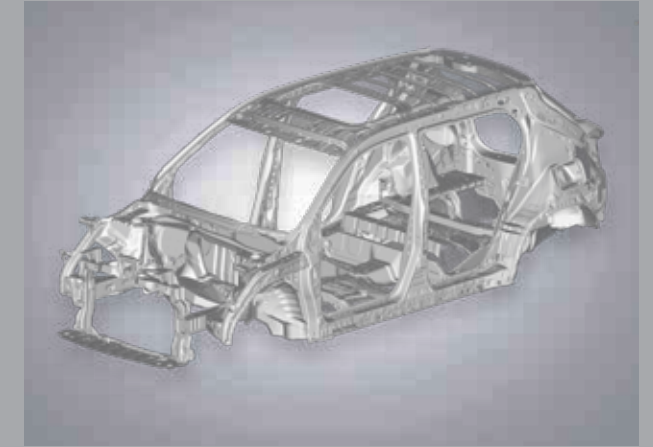

Advanced Compatibility Engineering (ACE™) Body Structure