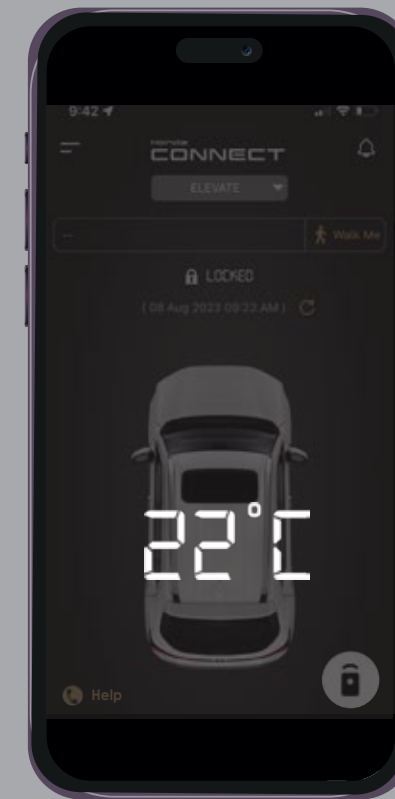

5 INDUSTRY FIRST[™]
YEAR SUBSCRIPTION

37 Smart Features with 5 Year Complimentary Subscription

Smartwatch Connectivity

Alexa Remote Capability

Honda CONNECT

Peace of mind

Enjoy uninterrupted long drives with the Honda Connect App that ensures your peace of mind.

- Service Scheduler
- Tow Away Alert
- Roadside Assistance
- Payment Gateway
- Tyre Pressure Monitoring System (TPMS)⁺
- Fuel Pay

And many more...

Safety & Security

Safety has always been Honda's priority. Honda Connect offers reliable security and always ensures your safety.

- Car Location
- Geo-Fence Alert
- Auto Crash Notification
- Drive View Recorder (DVR)⁺
- Stolen Vehicle Tracking
- Contextual Speeding Alert
- Unauthorized Access Alert

And many more...

Convenience

Your convenience is essential. Which is why, Honda Connect offers features, that make your every drive effortless.