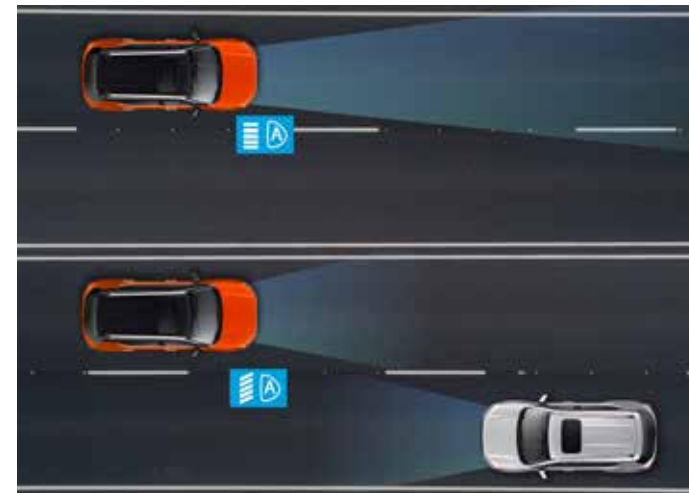

Improves visibility by automatically switching between low and high beam.

Road Departure Mitigation System

When the car seems to deviate from road boundaries, it gives audio-visual alerts with steering wheel support.

Lane Keeping Assist System (LKAS)

It steers the wheel to keep you in the middle of the lane while cruising along the highway.

Adaptive Cruise Control

Road Departure Mitigation System

Auto High-Beam

Lane Keeping Assist System (LKAS)

ROBUST & RELIABLE SAFETY

Elevate Your Safety

Peace of mind comes naturally with the state-of-the-art active and passive safety features of Elevate, keeping you and your loved ones protected.

LaneWatch™ Camera

When you signal left, the passenger-side mirror camera shows live video on your infotainment screen, eliminating blind spots for safer turning and lane changing.

Advanced Compatibility Engineering (ACE™) Body Structure