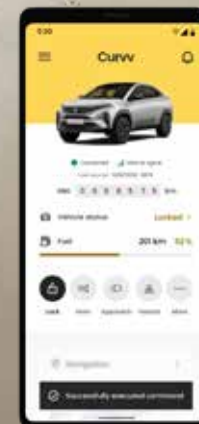

Access maps without losing sight of the road.

WIRELESS SMARTPHONE CHARGER
Cord-free, Hassle-free.

AIR PURIFIER WITH AQI DISPLAY
An oasis of fresh and germ-free air.

**ELECTROCHROMATIC
IRVM WITH AUTO
DIMMING**

Experience exceptional
clarity and enhanced
visual comfort.

IRA CONNECTED CAR TECHNOLOGY
Designed so you can always be in sync with your car.

Vehicle Status

Diagnostics

Roadside Assistance

SHAPED FOR GRANDEUR