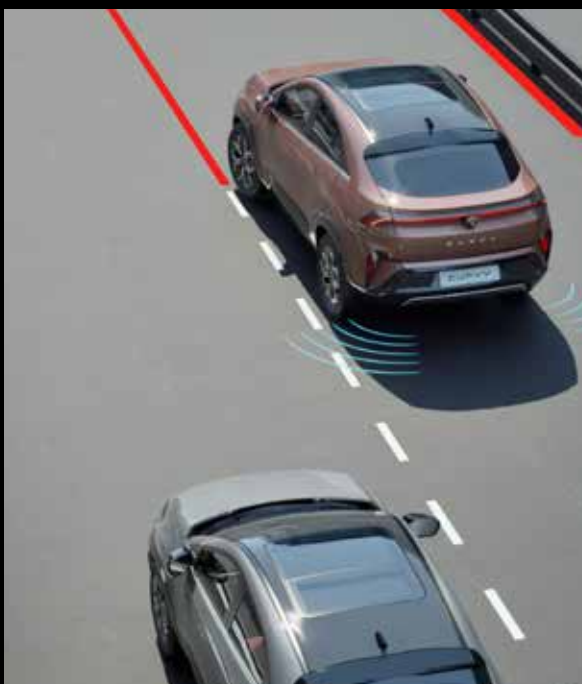

SHAPED FOR ABSOLUTE SAFETY

ADAS LEVEL 2

Experience drives with a free mind on the road with unparalleled safety features and cutting-edge driver assistance.

ADAPTIVE CRUISE CONTROL WITH STOP & GO (ACC) AVAILABLE IN DCA

Smooth journeys at a peaceful pace.

LANE DEPARTURE WARNING (LDW)

Stay on track with alerts for unintended diversions, keeping you focused and safe on the road.

LANE KEEP ASSIST (LKA)

Every drive is relaxing when your car automatically ensures you remain on course.

BLIND SPOT DETECTION (BSD)

Drive confidently with alerts for unseen vehicles in blind spots.

360° 3D SURROUND VIEW CAMERA SYSTEM

Ensures a hawk eye view just like you.

LANE CHANGE ALERT (LCA)

Switch lanes confidently with sensors that warn you of potential collisions.