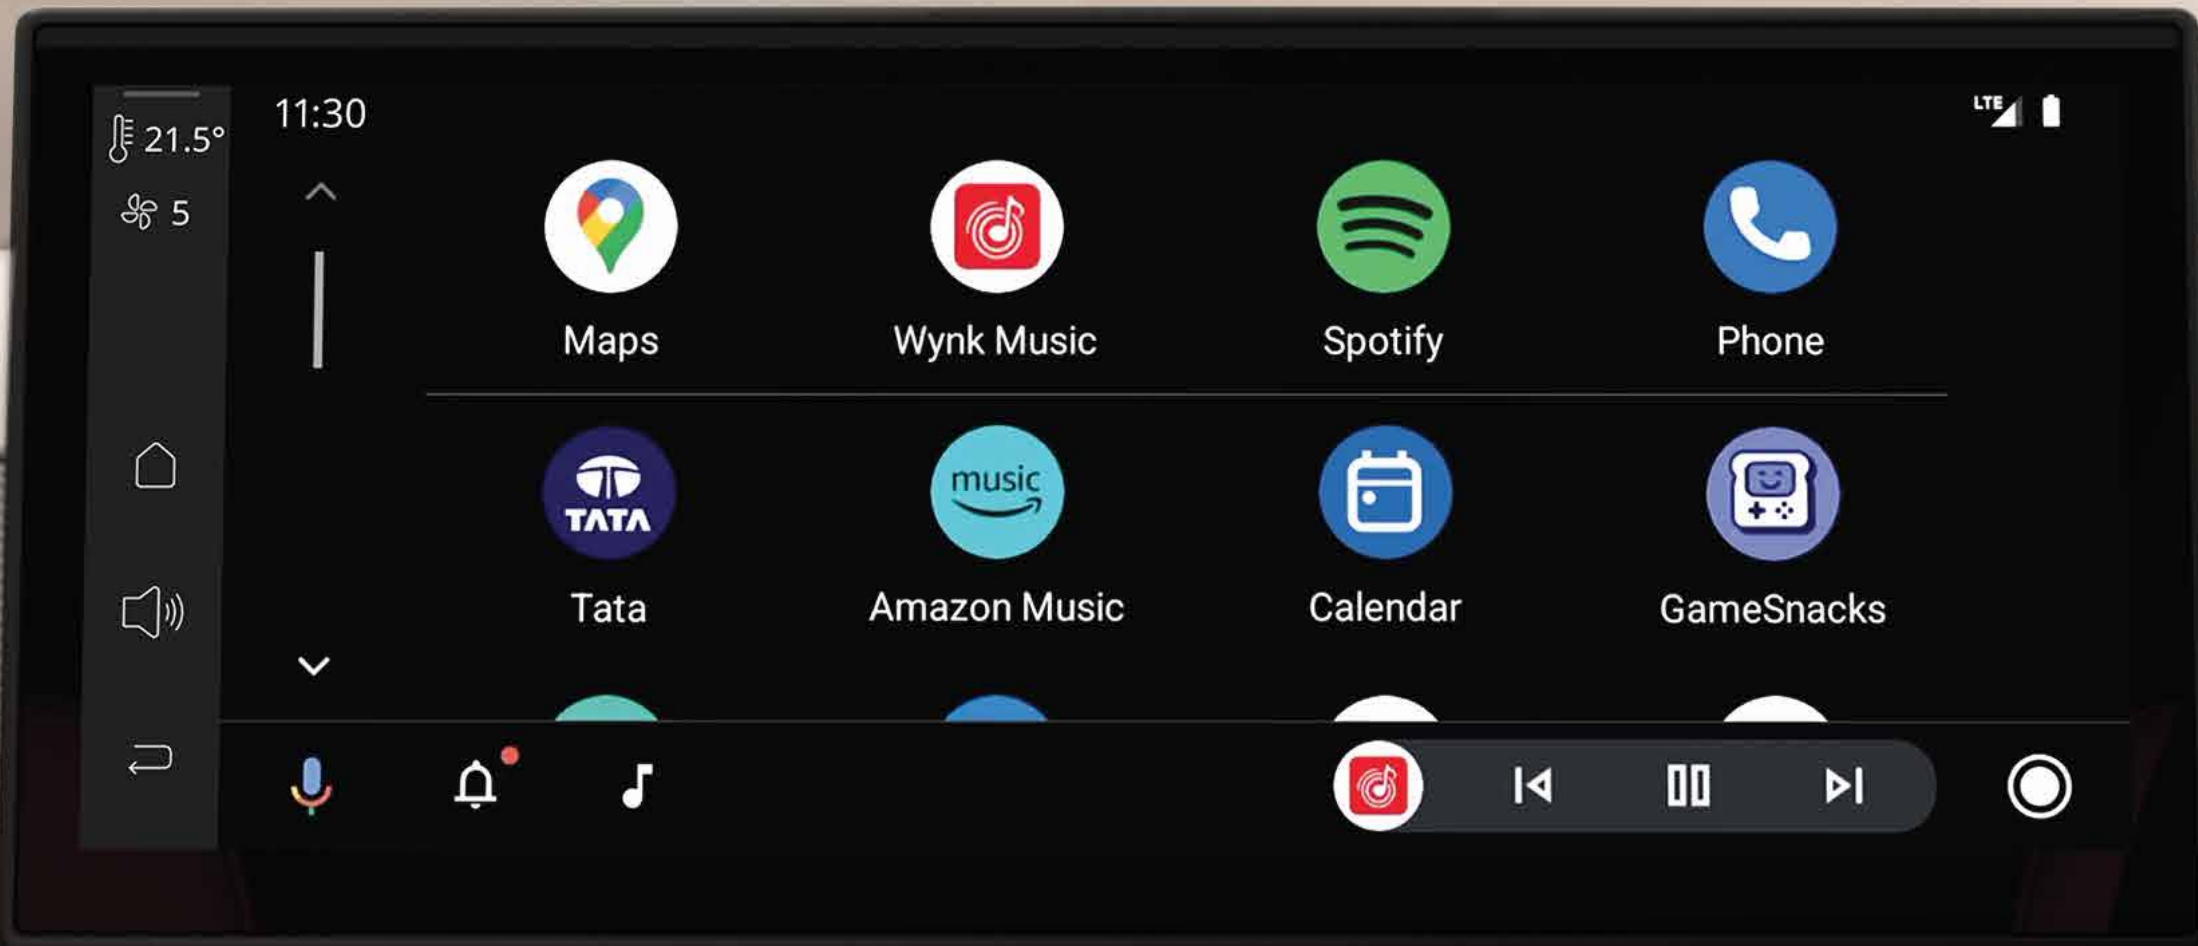

Grip the wheel that shines just for you.

THEMED DASHBOARD WITH MOOD LIGHTING

Set the perfect ambiance with a themed, illuminated dashboard.

VOICE ASSISTED PANORAMIC SUNROOF
WITH MOOD LIGHTING*

Say the word and the sky is all yours.

*Visual Presentation

PERSONA THEMED INTERIORS

Interiors that appeal to each side of you.

SHAPED FOR INNOVATIVE TECHNOLOGY

31.24 CM (12.3") TOUCHSCREEN
INFOTAINMENT BY HARMAN™

Expansive screen for the gizmo
lover in you.

WIRELESS ANDROID AUTO™ AND
APPLE CARPLAY™

Seamlessly connect your smartphone,
wire-free.

MULTIPLE
VOICE ASSISTANTS

Virtual assistant
on your command.

NATIVE

ALEXA

SIRI

GOOGLE
ASSISTANT