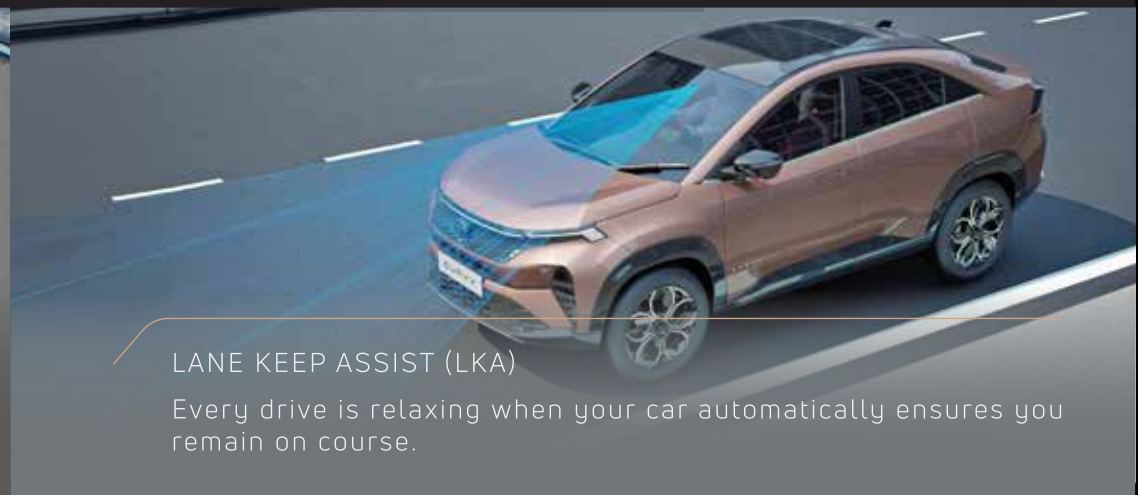

SHAPED FOR ABSOLUTE SAFETY

ADAS LEVEL 2

Experience drives with a free mind on the road with unparalleled safety features and cutting-edge driver assistance.

ADAPTIVE CRUISE CONTROL WITH STOP & GO (ACC) AVAILABLE IN DCA

Smooth journeys at a peaceful pace.

LANE DEPARTURE WARNING (LDW)

Stay on track with alerts for unintended diversions, keeping you focused and safe on the road.

LANE KEEP ASSIST (LKA)

Every drive is relaxing when your car automatically ensures you remain on course.