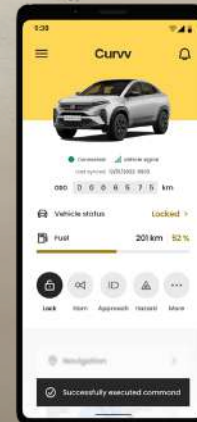

IRA CONNECTED CAR TECHNOLOGY

Designed so you can always be in sync with your car.

Vehicle Status