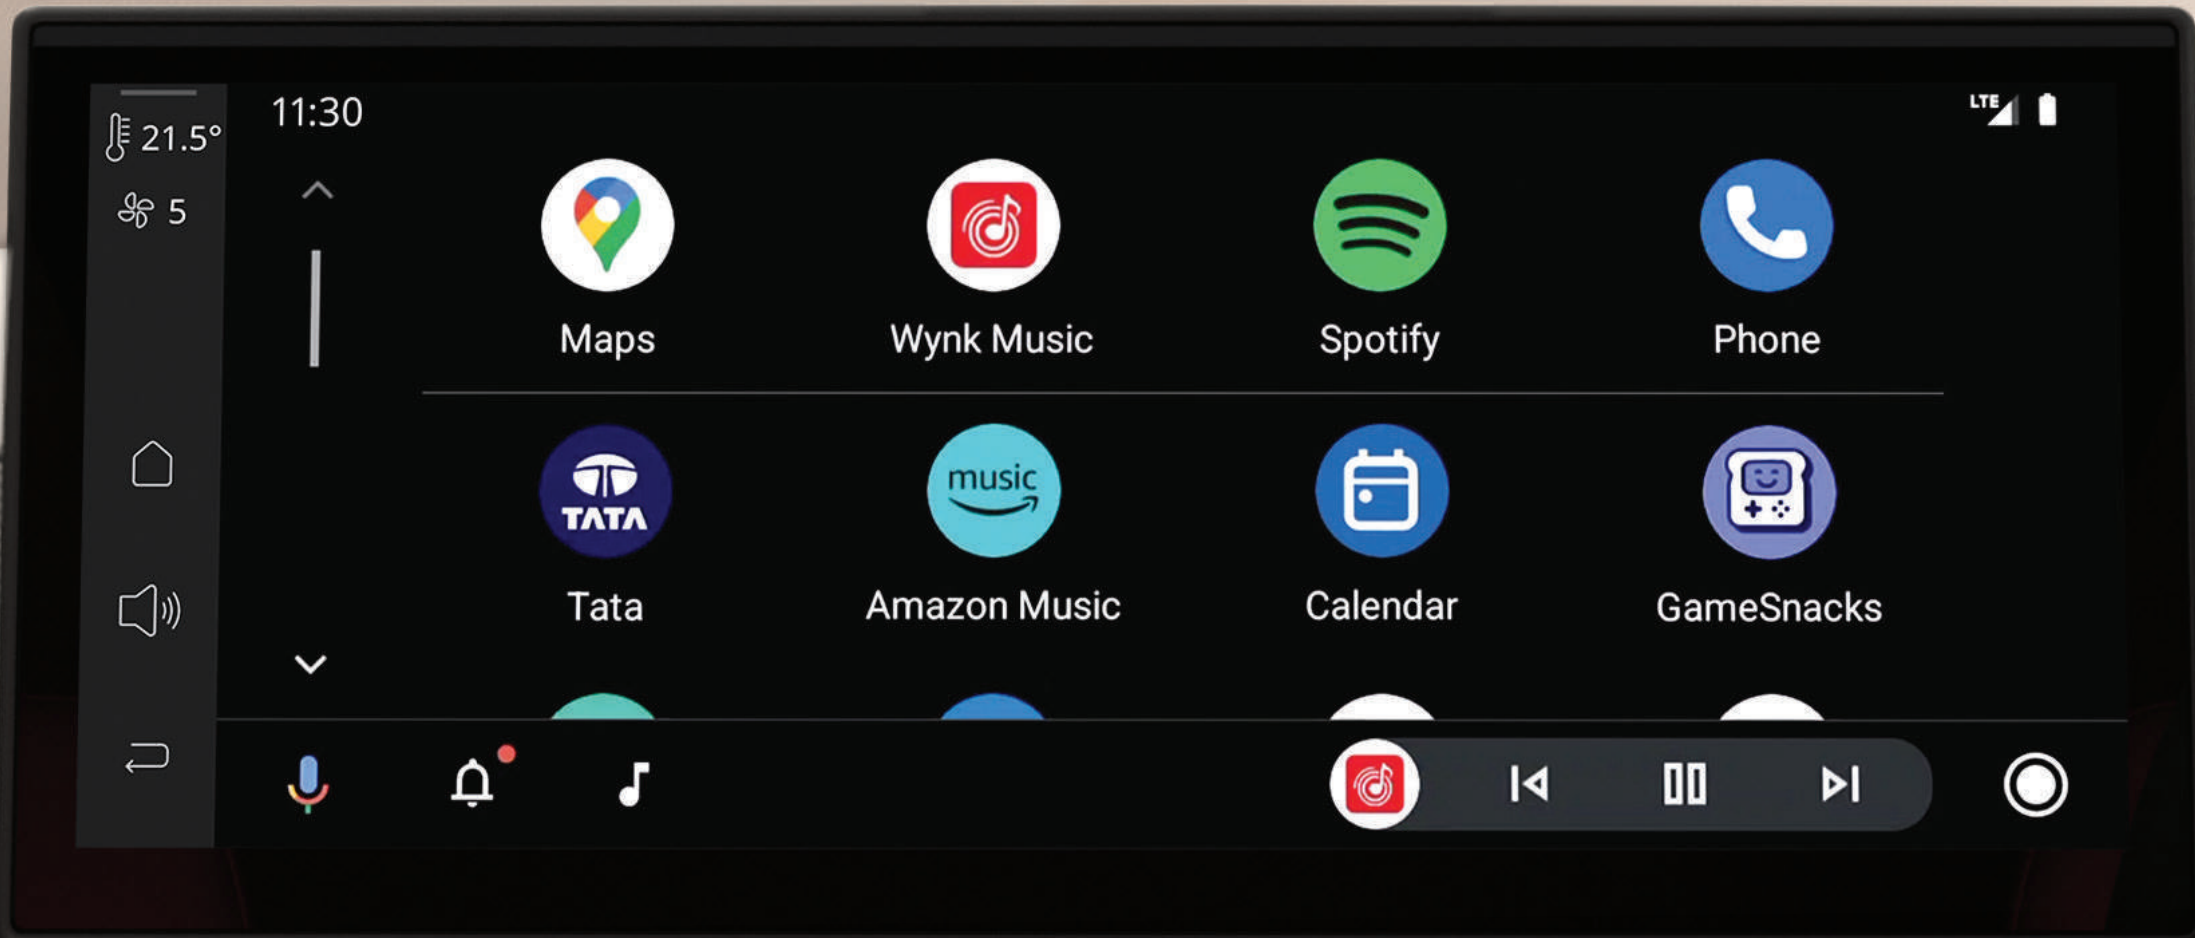

Grip the wheel that shines just for you.

THEMED DASHBOARD WITH MOOD LIGHTING

Set the perfect ambiance with a themed, illuminated dashboard.

VOICE ASSISTED PANORAMIC SUNROOF
WITH MOOD LIGHTING*

Say the word and the sky is all yours.

*Visual Presentation

PERSONA THEMED INTERIORS

Interiors that appeal to each side of you.

SHAPED FOR INNOVATIVE TECHNOLOGY

31.24 CM (12.3") TOUCHSCREEN
INFOTAINMENT BY HARMAN™

Expansive screen for the gizmo
lover in you.

WIRELESS ANDROID AUTO™ AND
APPLE CARPLAY™

Seamlessly connect your smartphone,
wire-free.

MULTIPLE
VOICE ASSISTANTS

Virtual assistant
on your command.

NATIVE

ALEXA

SIRI

GOOGLE
ASSISTANT