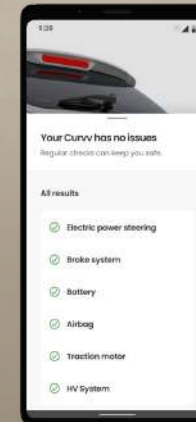

Experience exceptional
clarity and enhanced
visual comfort.

IRA CONNECTED CAR TECHNOLOGY

Designed so you can always be in sync with your car.

Vehicle Status

Diagnostics

Roadside Assistance

SHAPED FOR GRANDEUR