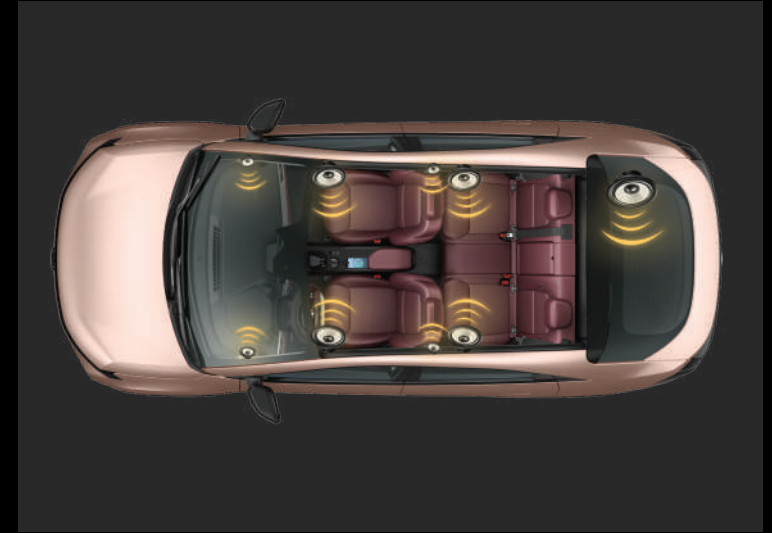

CINEMATIC EXPERIENCE

ELECTRONIC MUSIC

JBL SOUND SYSTEM

(9 SPEAKERS INCLUDING SUBWOOFER)

Make every drive a private concert.

26.03 CM (10.25") DIGITAL INSTRUMENT CLUSTER

Just tap to transform your drive.

NAVIGATION DISPLAY ON INSTRUMENT CLUSTER

Access maps without losing sight of the road.

WIRELESS SMARTPHONE CHARGER
Cord-free, Hassle-free.

AIR PURIFIER WITH AQI DISPLAY
An oasis of fresh and germ-free air.

ELECTROCHROMATIC
IRVM WITH AUTO
DIMMING

Experience exceptional
clarity and enhanced
visual comfort.

IRA CONNECTED CAR TECHNOLOGY

Designed so you can always be in sync with your car.

Vehicle Status

Diagnostics

Roadside Assistance

SHAPED FOR GRANDEUR