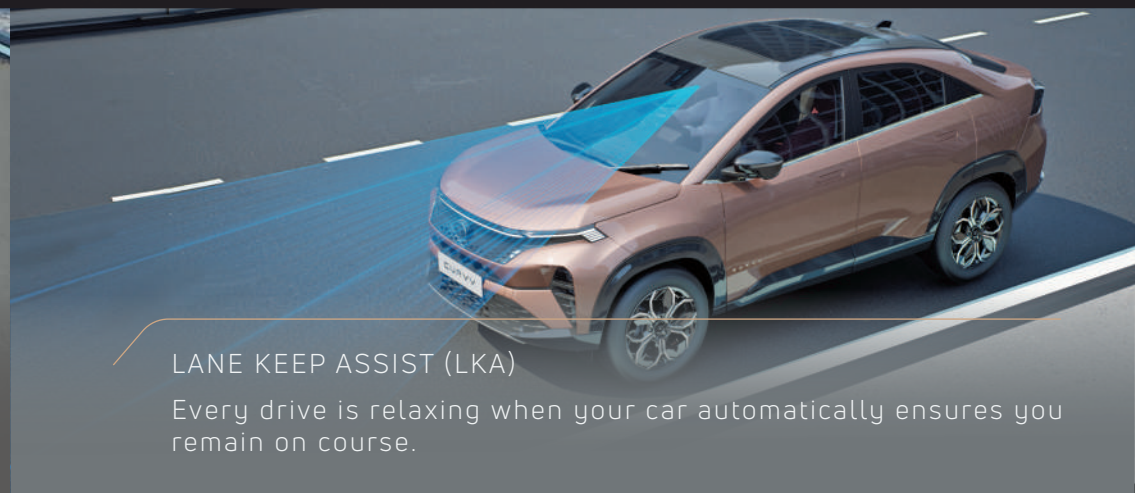

SHAPED FOR ABSOLUTE SAFETY

ADAS LEVEL 2

Experience drives with a free mind on the road with unparalleled safety features and cutting-edge driver assistance.

ADAPTIVE CRUISE CONTROL WITH STOP & GO (ACC) AVAILABLE IN DCA

Smooth journeys at a peaceful pace.

LANE DEPARTURE WARNING (LDW)

Stay on track with alerts for unintended diversions, keeping you focused and safe on the road.

LANE KEEP ASSIST (LKA)

Every drive is relaxing when your car automatically ensures you remain on course.