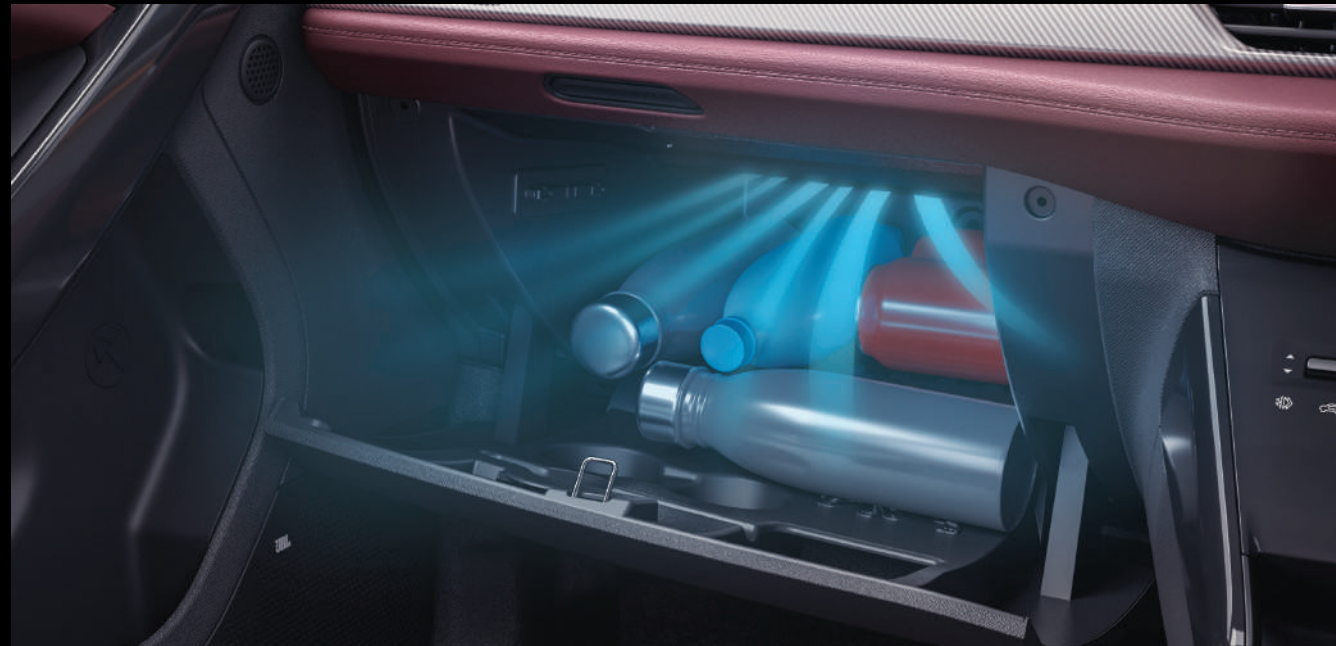

POWERED TAILGATE WITH GESTURE ACTIVATION

Let the feet talk.

500L* BOOT SPACE

Extra room for a large hearted you.

ILLUMINATED COOLED GLOVEBOX
Keep your essentials cool and lit.

VENTILATED FRONT SEATS

Stay cool and comfortable with seats that breathe.