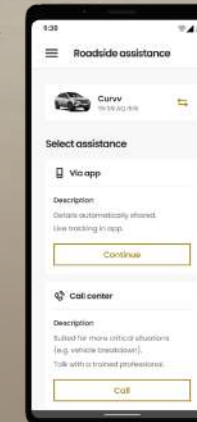

Experience exceptional
clarity and enhanced
visual comfort.

IRA CONNECTED CAR TECHNOLOGY

Designed so you can always be in sync with your car.

Vehicle Status

Diagnostics

Roadside Assistance

SHAPED FOR GRANDEUR