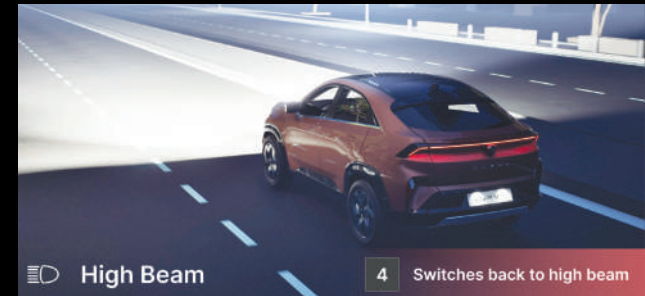

REAR CROSS TRAFFIC ALERT (RCTA)

Detects approaching traffic from behind when reversing.

DOOR OPEN ALERT ON ORVM

Ensures safer door opening by alerting the driver and passengers of imminent danger through alerts.

REAR COLLISION WARNING (RCW)

Alerts to help you avoid rear-end accidents.

HIGH BEAM ASSIST (HBA)

Automatically switch between high and low beams for optimal visibility.

TRAFFIC SIGN RECOGNITION (TSR)

Recognise and respond to road signs with ease.