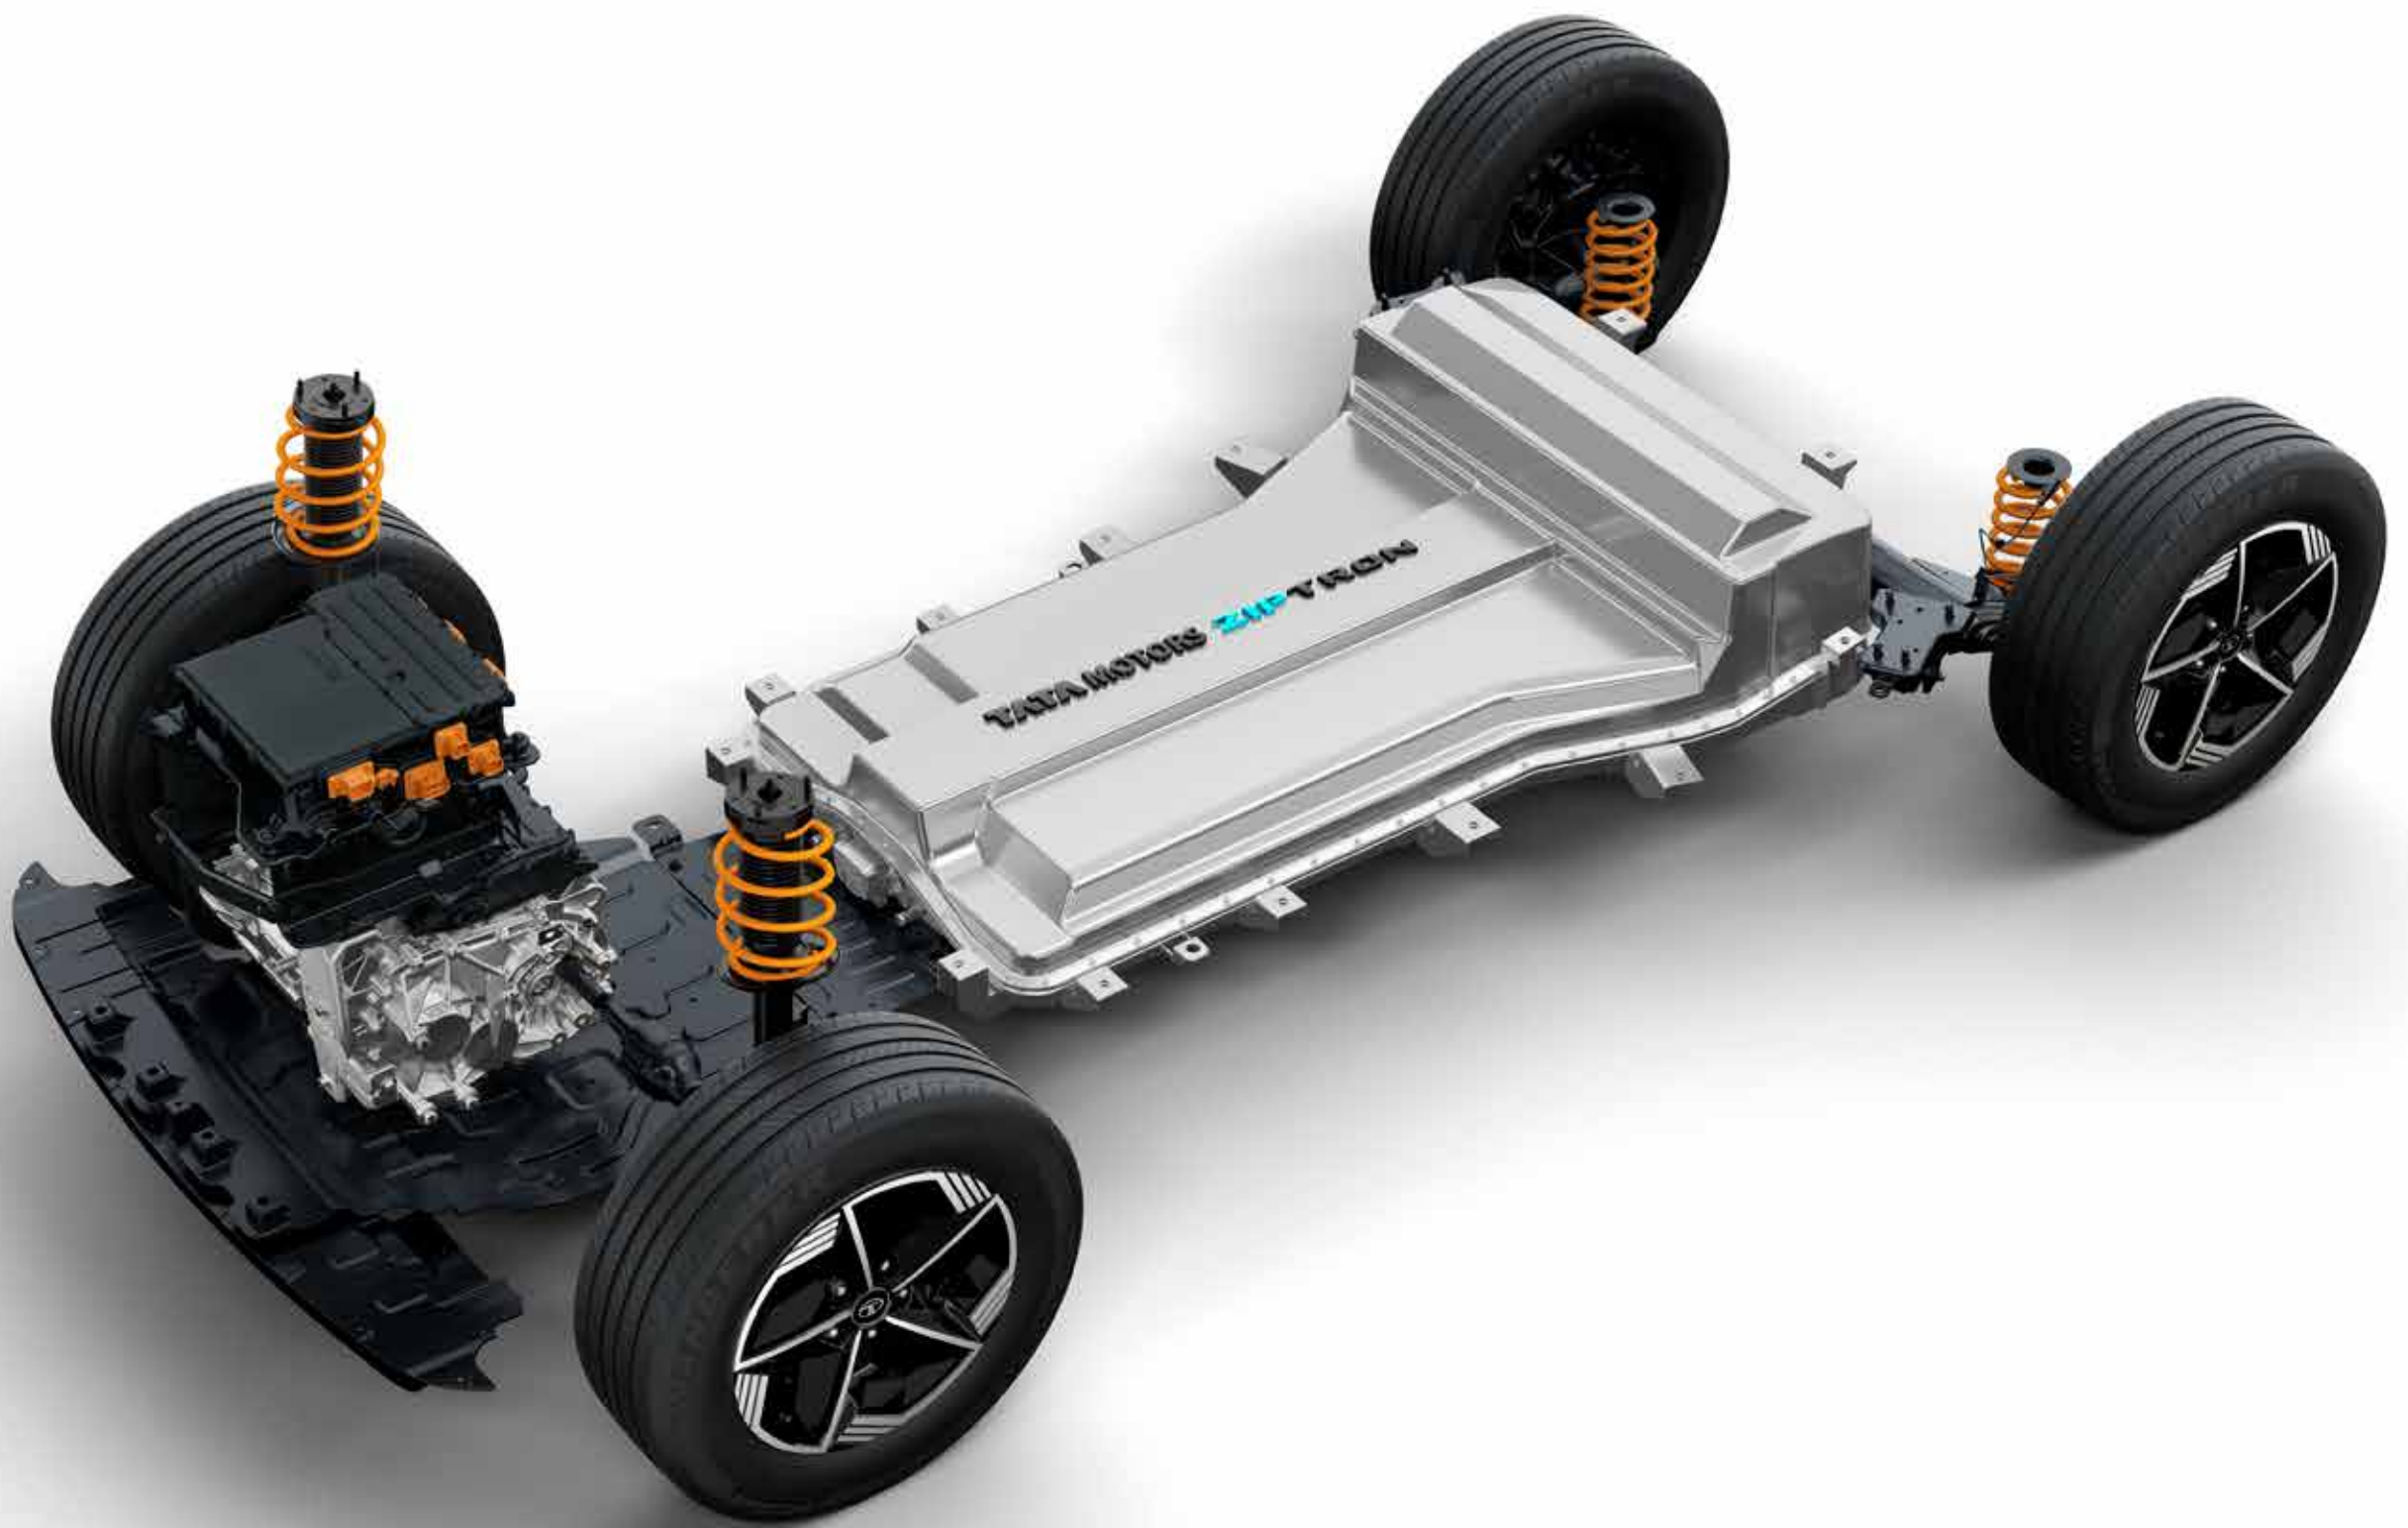

paddle shifters

Enjoy intuitive on-the-go energy regen.

multi drive modes - eco, city & sport

Whatever your driving style, we've got you covered.

Nexon.ev — architecture

range

Say yes to long drives! 465[#] km in a single charge.

0-100 in 8.9[^]s

Fast when you need it to be.

power output of 106.4 kW

Unleash the power of electric.

instant torque of 215Nm

Instant torque equals instant fun.

IP67

Drive worry-free with high ingress protection standards.