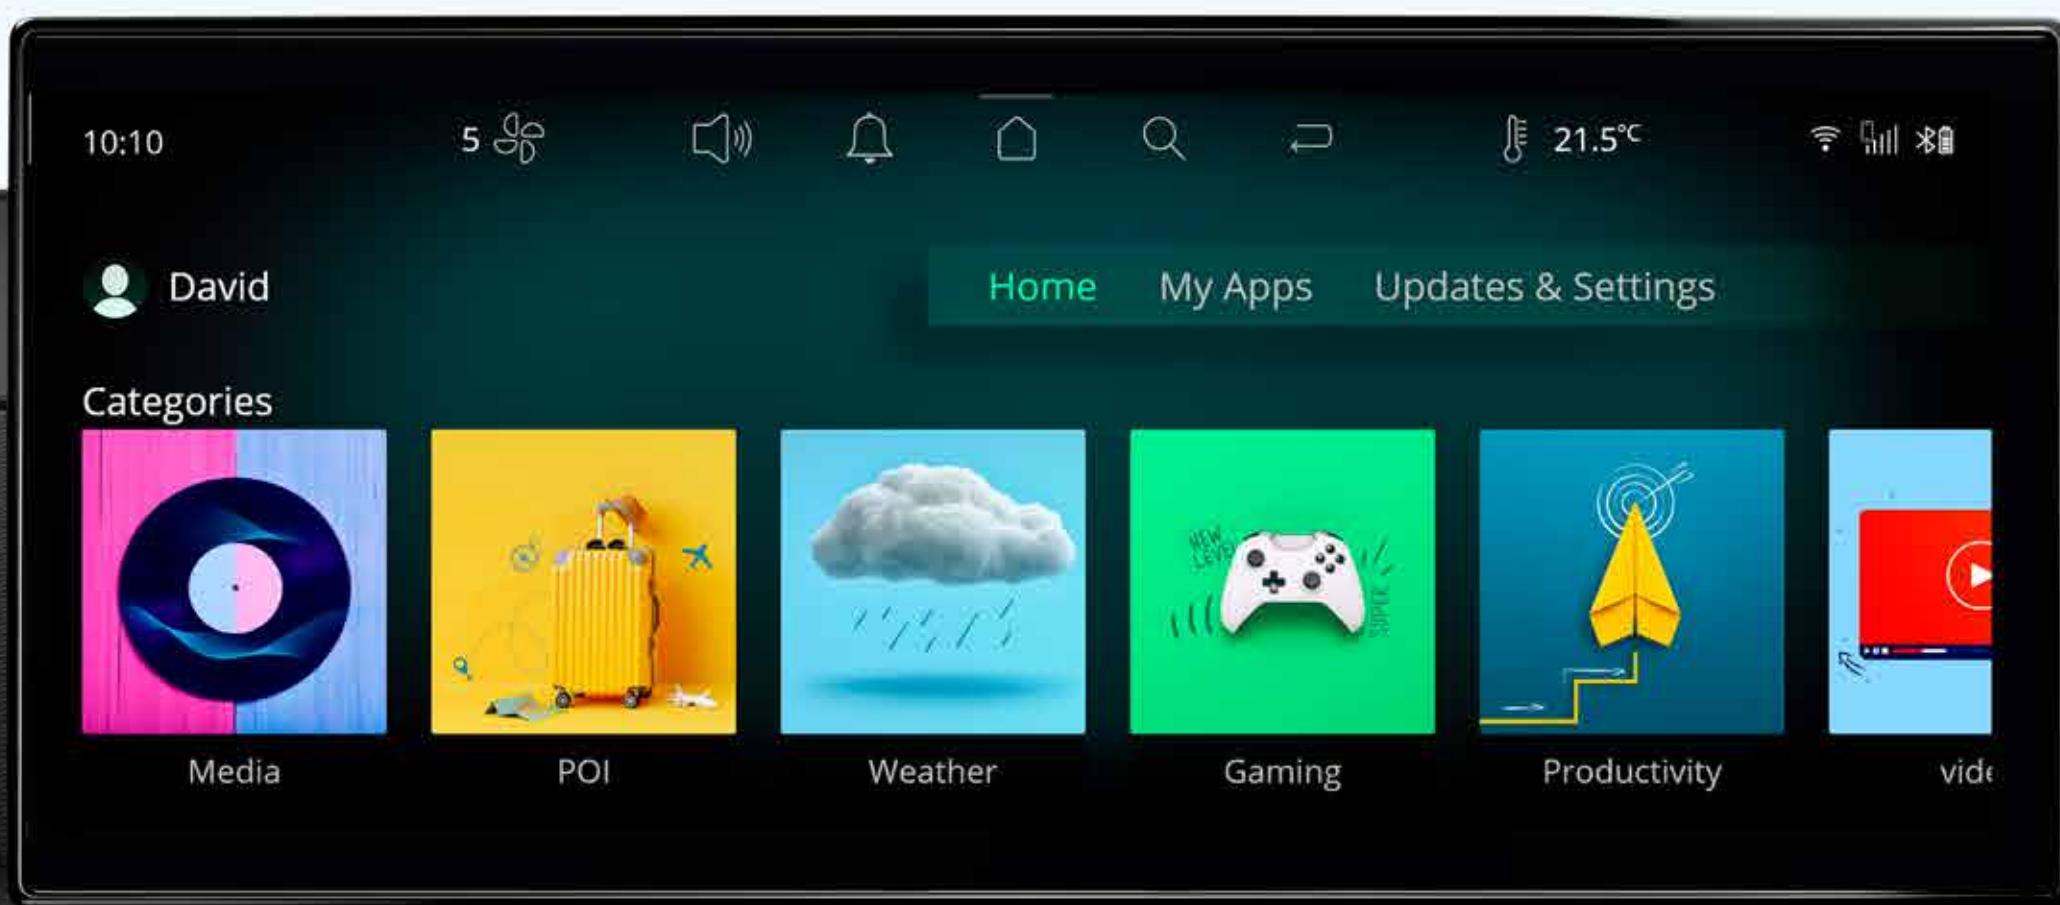

Arcade.ev**

A true app suite to download your favourite music, video, productivity, navigation and gaming apps.

15+ apps today and more tomorrow.

Imagine watching your favourite OTT series in your all-new Nexon.ev.