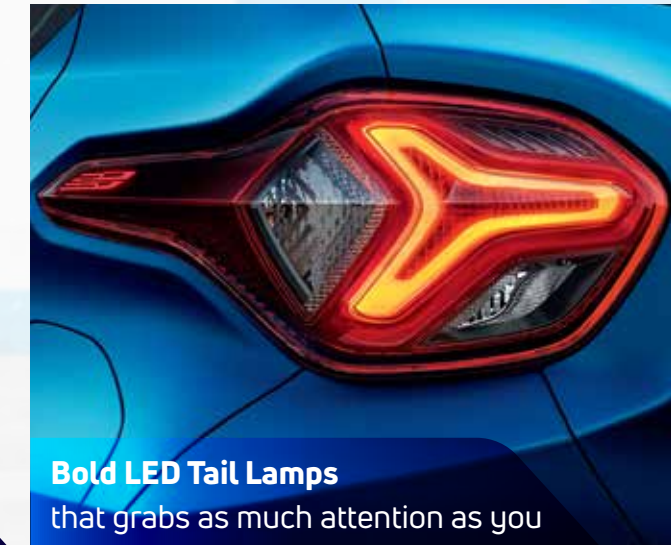

90-Degree Opening Doors
for a hassle-free entry and exit

Bold LED Tail Lamps
that grabs as much attention as you