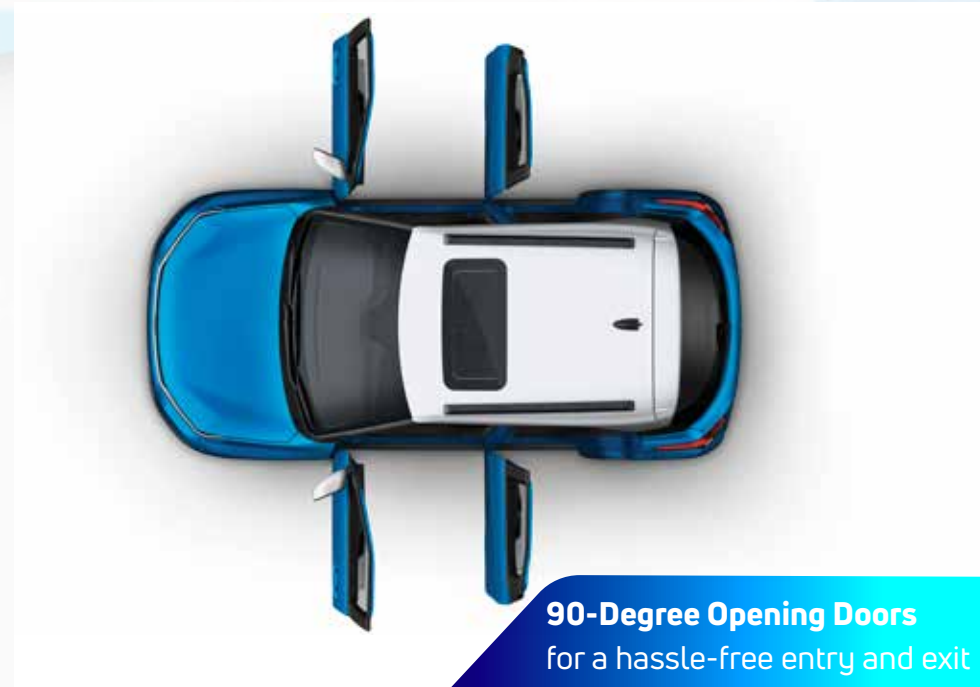

# VIBES WITH YOUR STYLE

The world will take notice of two showstoppers. You and the Punch.

**90-Degree Opening Doors**  
for a hassle-free entry and exit

**Projector Headlamps & LED DRLs**  
that shine as bright as you