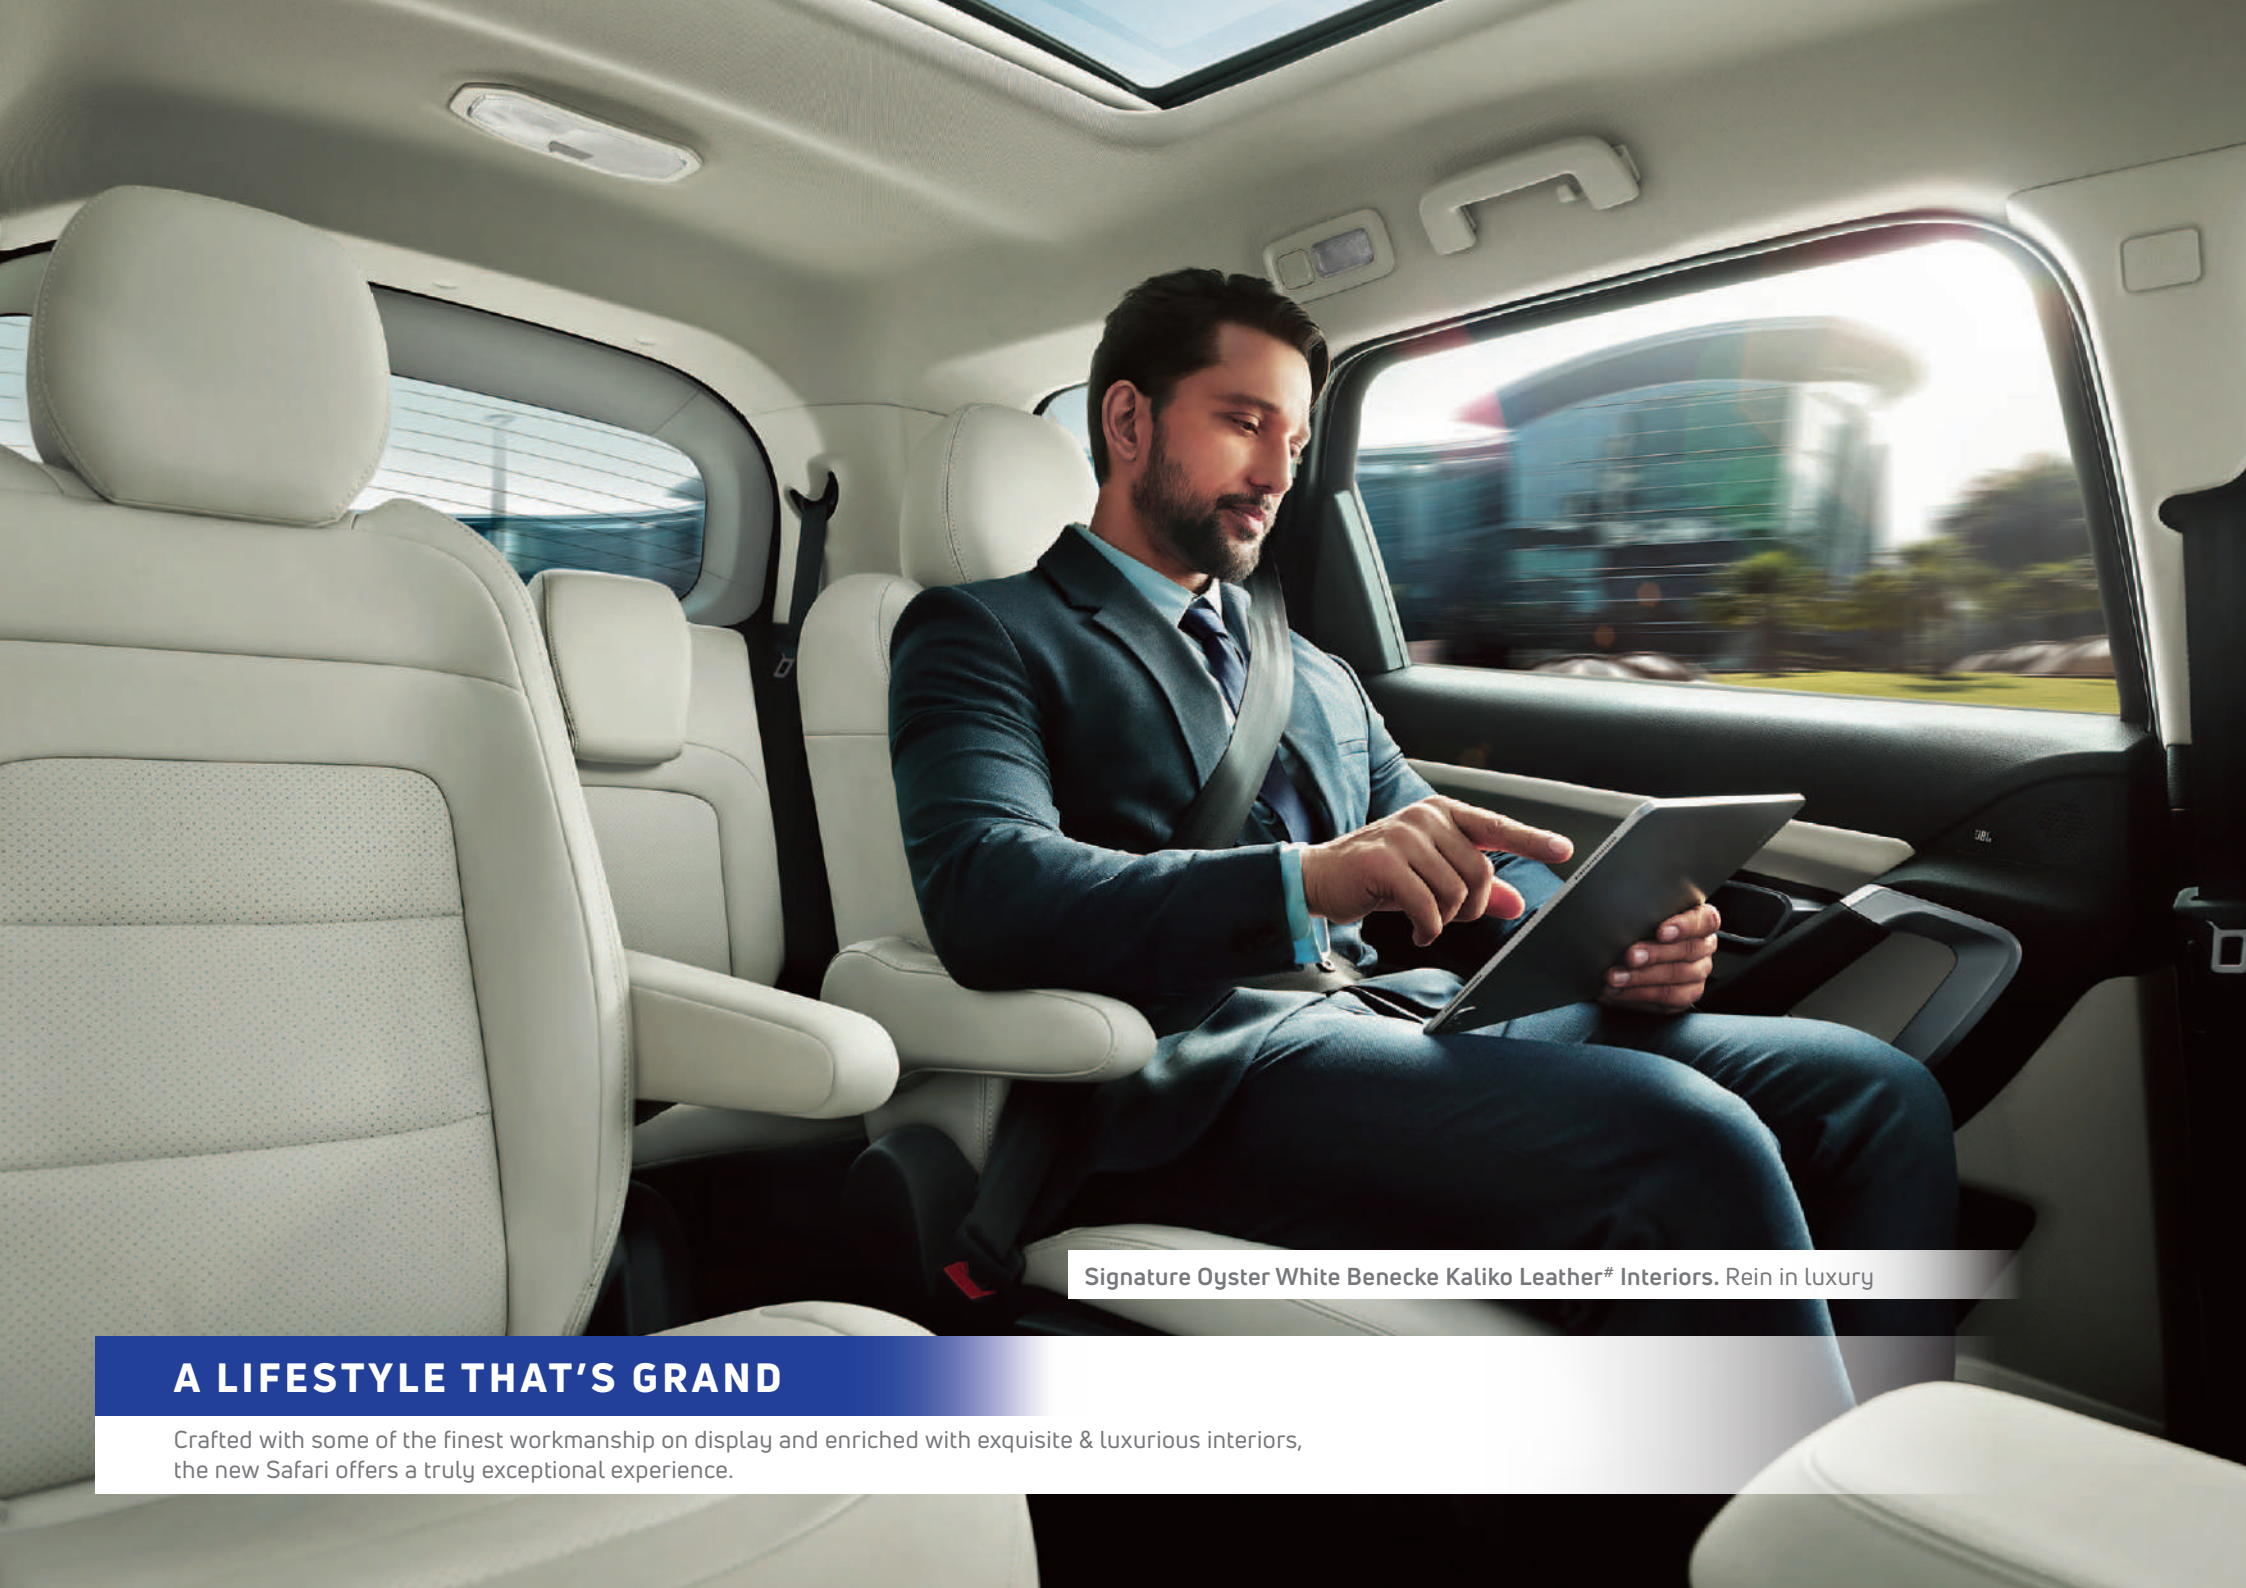

Signature Oyster White Benecke Kaliko Leather[#] Interiors. Rein in luxury

A LIFESTYLE THAT'S GRAND

Crafted with some of the finest workmanship on display and enriched with exquisite & luxurious interiors, the new Safari offers a truly exceptional experience.