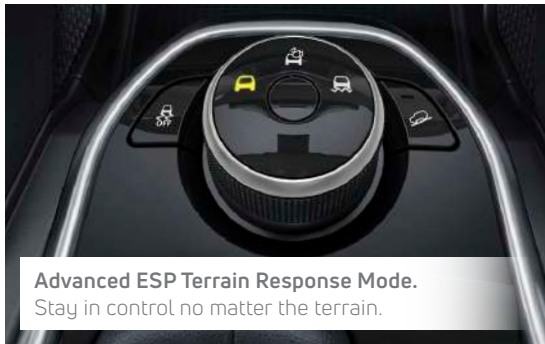

## PERFORMANCE THAT ELEVATES

Make every journey a breeze with the outstanding performance along with the refined ride and handling of the Safari.

**6 Speed Automatic Transmission.** For an effortless driving experience.

**170 PS Kryotec Diesel Engine.**  
Robust power for your SUV.

**Advanced ESP Terrain Response Mode.**  
Stay in control no matter the terrain.

**Steering Wheel with Tilt & Telescopic Adjustment.**

**Multi Drive Modes.**  
Match your drive to every mode.