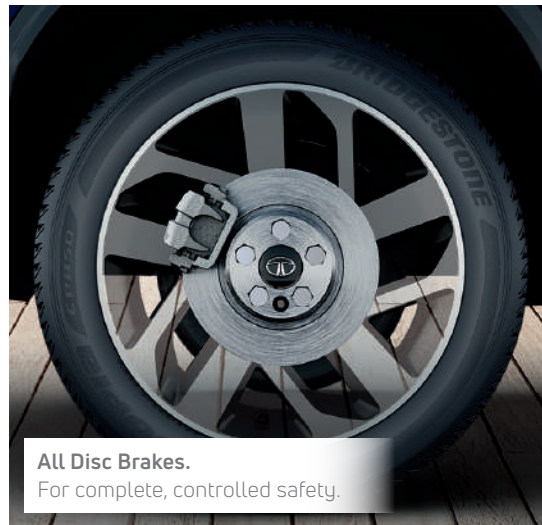

Auto Dimming IRVM.
Glance back with clarity as you focus ahead.

All Disc Brakes.
For complete, controlled safety.