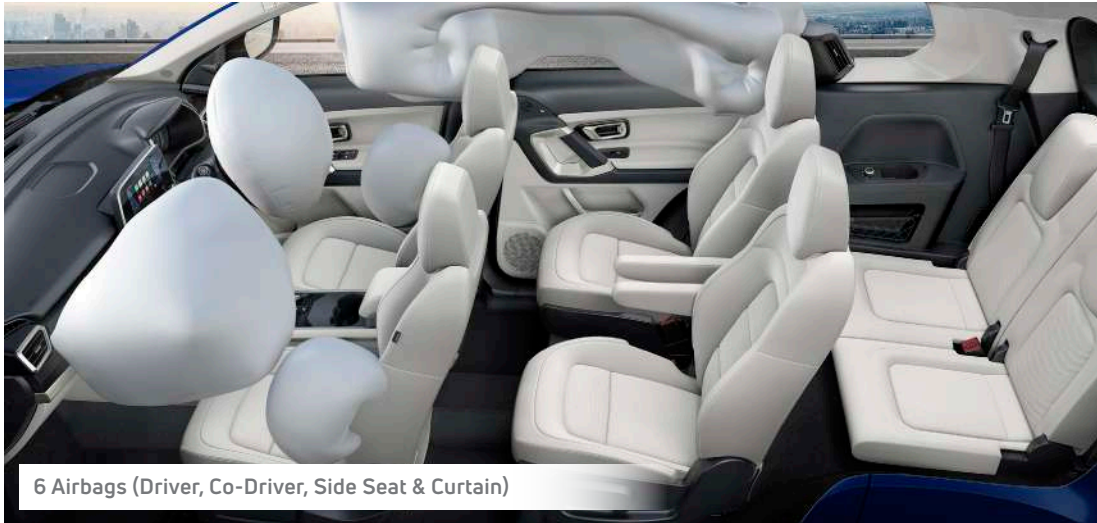

- Anti-lock Braking System
- Corner Stability Control
- Electronic Traction Control
- Electronic Stability Control
- Hill Hold Control
- Hill Descent Control
- Electronic Brake Force Distribution
- OFF road ABS
- Roll Over Mitigation
- Brake Disc Wiping
- Electronic Brake Pre-fill
- Hydraulic Brake Assist
- Hydraulic Fading Compensation
- Dynamic Wheel Torque by Brake

More of Cocooned Safety

Tyre Pressure Monitoring System (TPMS) | Child Seat ISOFIX Anchor Points | Front Fog Lamps with Cornering Function | Perimetric

Alarm System | Driver & Co-Driver Seat Belt Reminders