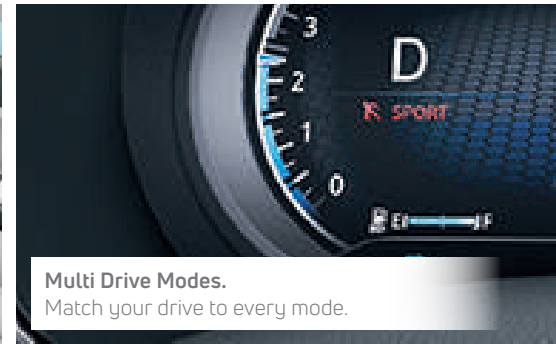

## PERFORMANCE THAT ELEVATES

Make every journey a breeze with the outstanding performance along with the refined ride and handling of the Safari.

**6 Speed Automatic Transmission.** For an effortless driving experience.

**170 PS Kryotec Diesel Engine.**  
Robust power for your SUV.

**Advanced ESP Terrain Response Mode.**  
Stay in control no matter the terrain.

**Steering Wheel with Tilt & Telescopic Adjustment.**

**Multi Drive Modes.**  
Match your drive to every mode.