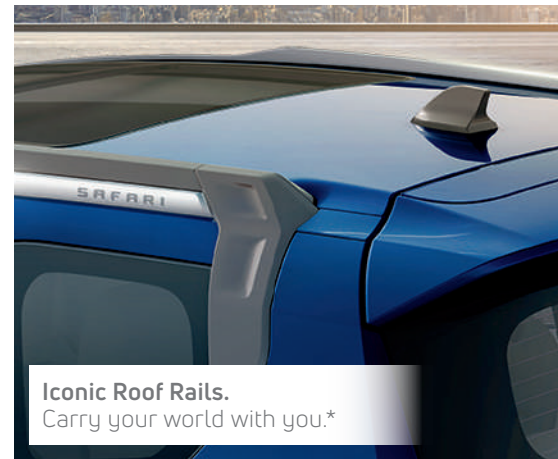

Iconic Roof Rails.
Carry your world with you.*

More of Majestic Design

True SUV Proportions | Xenon HID Projector Headlamps | Dual function LED DRLs with Turn Indicators | Chrome Door Handles |

Dual Tone Bumper | Flared Wheel Arches & Protective Side Cladding | Shark Fin Antenna