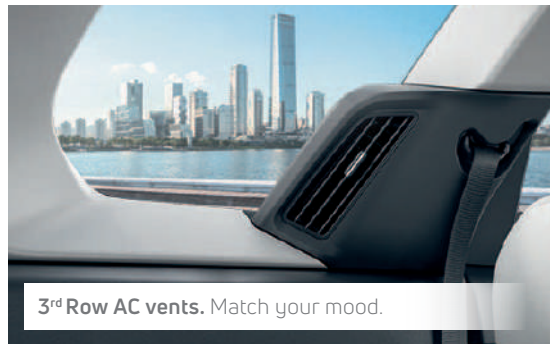

3rd Row Cup Holder.

3rd Row AC vents. Match your mood.