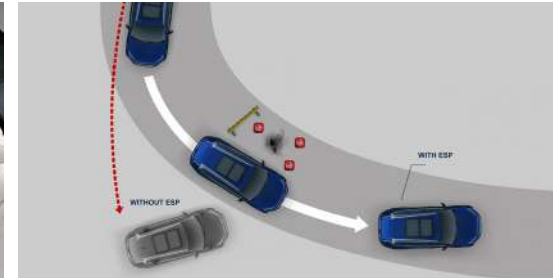

Advanced ESP with 14 added functionalities*.
Safety at every corner.

- Anti-lock Braking System
- Corner Stability Control
- Electronic Traction Control
- Electronic Stability Control
- Hill Hold Control
- Hill Descent Control
- Electronic Brake Force Distribution
- OFF road ABS
- Roll Over Mitigation
- Brake Disc Wiping
- Electronic Brake Pre-fill
- Hydraulic Brake Assist
- Hydraulic Fading Compensation
- Dynamic Wheel Torque by Brake