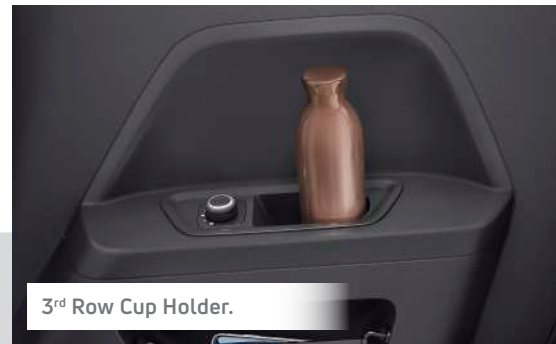

3rd Row Cup Holder.

More Luxury on the 3rd Row

Mobile Phone Holder | Reading Lamp | Magazine Pocket