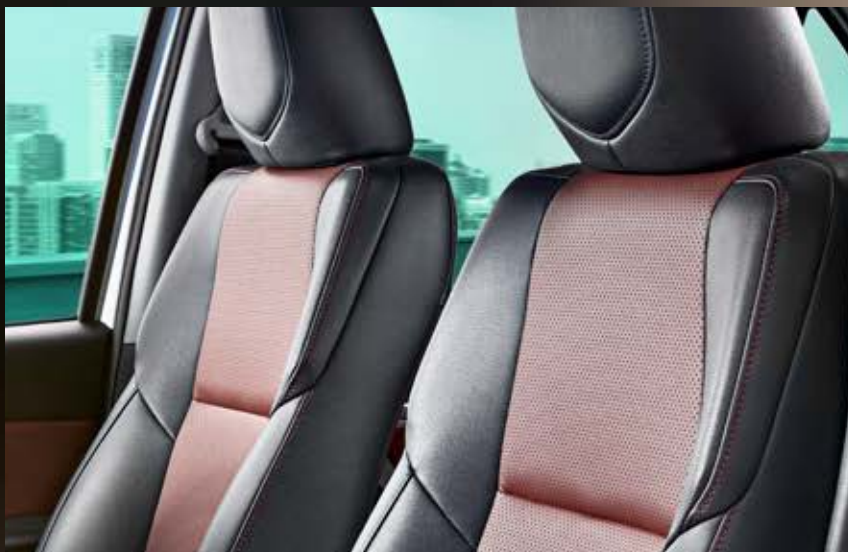

Dual Tone Upholstery with Contrast Stitch