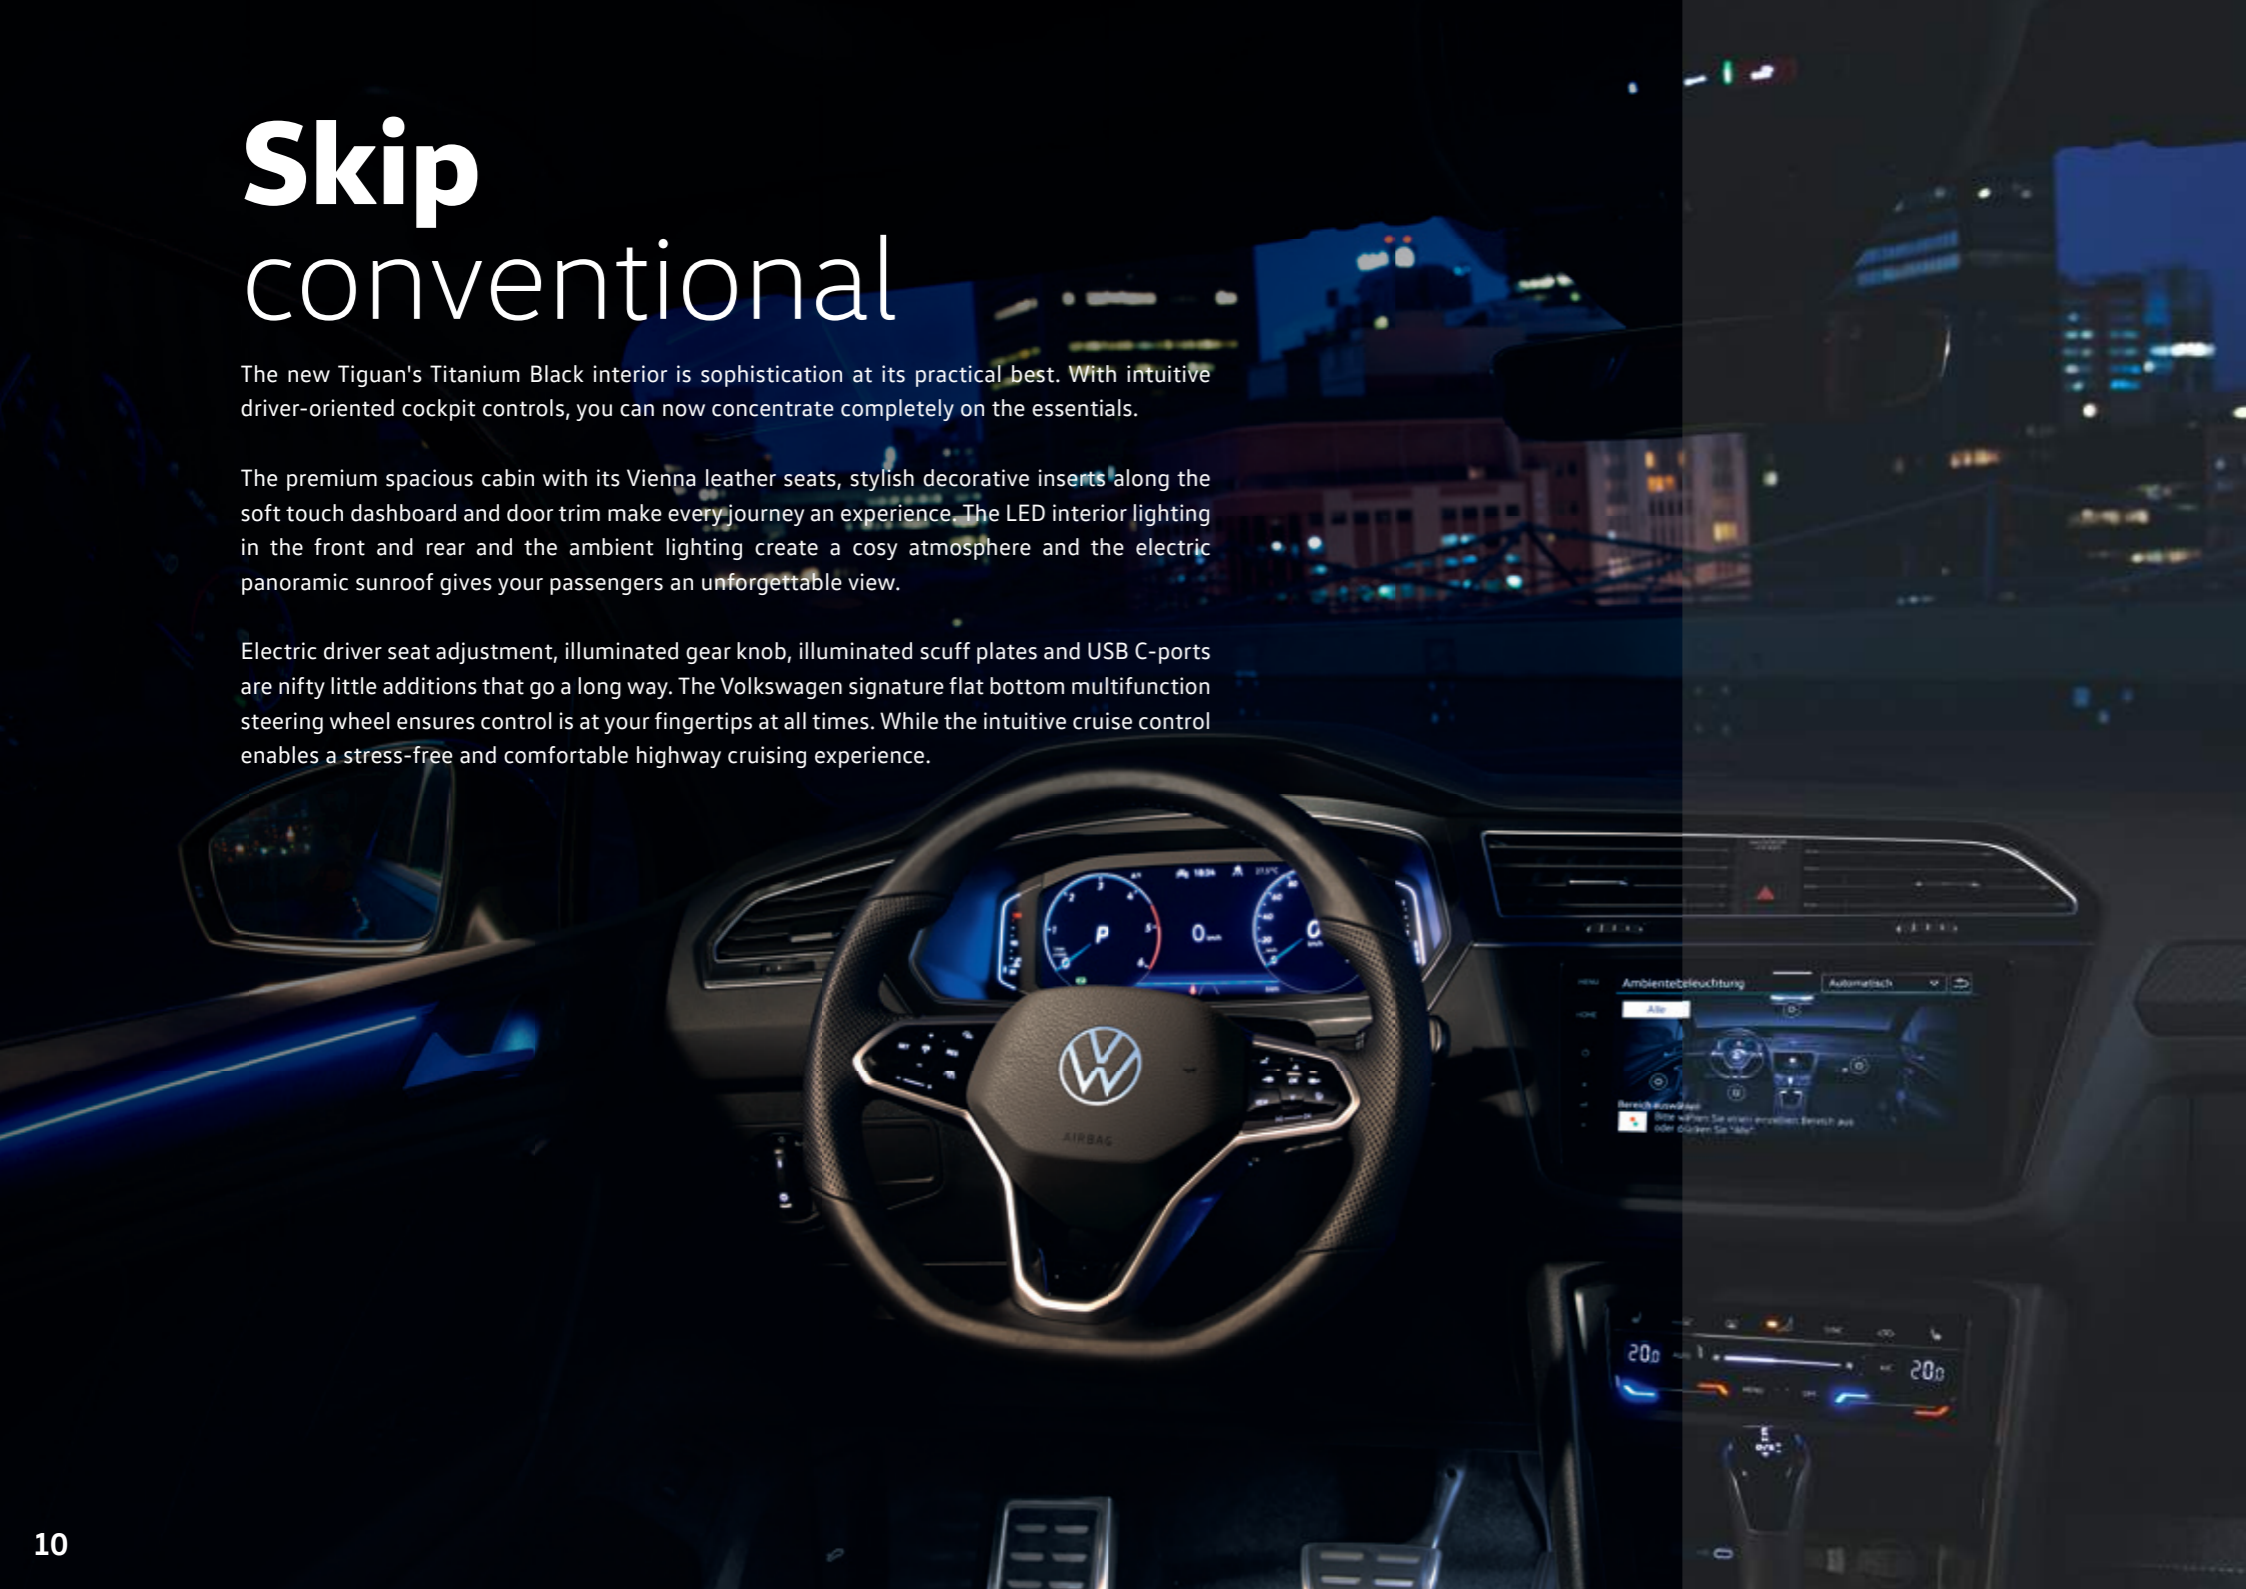

Skip conventional

The new Tiguan's Titanium Black interior is sophistication at its practical best. With intuitive driver-oriented cockpit controls, you can now concentrate completely on the essentials.

The premium spacious cabin with its Vienna leather seats, stylish decorative inserts along the soft touch dashboard and door trim make every journey an experience. The LED interior lighting in the front and rear and the ambient lighting create a cosy atmosphere and the electric panoramic sunroof gives your passengers an unforgettable view.

Electric driver seat adjustment, illuminated gear knob, illuminated scuff plates and USB C-ports are nifty little additions that go a long way. The Volkswagen signature flat bottom multifunction steering wheel ensures control is at your fingertips at all times. While the intuitive cruise control enables a stress-free and comfortable highway cruising experience.

01