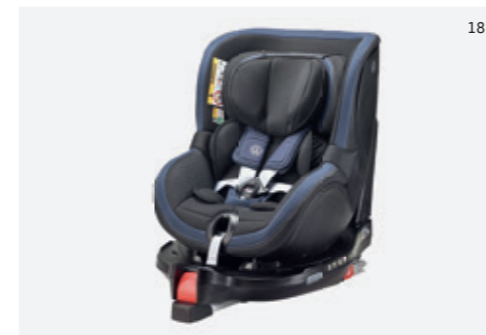

- 11 Tiguan PA Car Cover | Part Number: 5NC-061-205-PA-COV
- 12 Footboard for the side skirt Aluminium, Silver, anodised | Part Number: 5NA-071-691
- 13 Mud flap rear | Part Number: 5NA-075-101
- 14 Mud flap front | Part Number: 5NA-075-111
- 15 Roof edge spoiler Deep Black Pearl Effect | Part Number: 5NA-071-644-C9X
- 16 Door draught deflector front, Smoke Grey | Part Number: 5NA-072-193-HU3
- 17 Hub cap | Part Number: 000-071-213-D
- 18 Genuine Child Seat i-SIZE Dualfix | Part Number: 11A-019-902