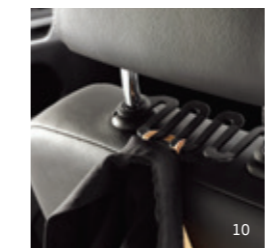

- 09 Bracket for Tablet PC for (Travel and Comfort System)
  Part Number: 000-061-125-N
- 10 Snake Hook for the headrest | **Part Number: 000-061-126-A -041**
- 11 Bag hooks (Travel and Comfort system)
  Part Number: 000-061-126-B
- 12 Clothes hanger (Travel and Comfort system) Clothes hanger
  Part Number: 000-061-127-B
- 13 Thermo Box | **Part Number: 000-065-400-F**
- 14 Clothes hanger chrome | **Part Number: 00V-061-127**
- 15 Luggage net | **Part Number: 5N0-065-111**
- 16 Cushion Pillow Set of 2 | **Part Number: 7E0-084-508-CPC**
- 17 Tissue Box | **Part Number: 000-061-108- -BOX**